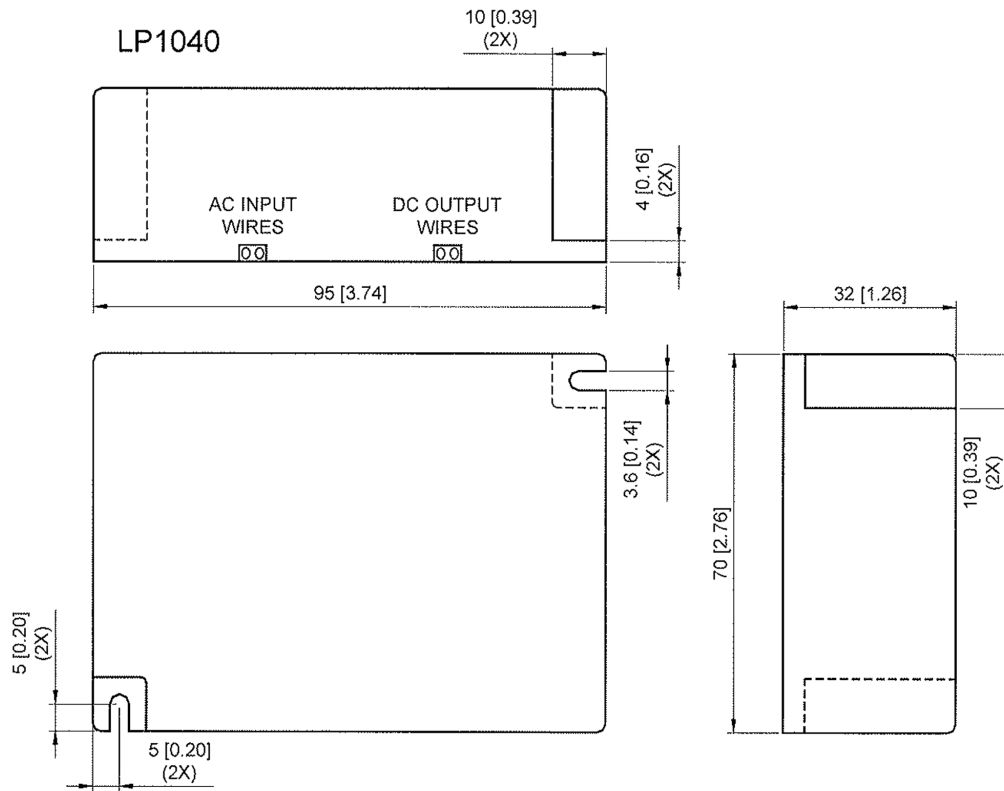

Item No.	Description
20-3713	Power Supply, 6.5V, UL Class 2

Features:

- UL Class 2
- UL Outdoor Damp Location Rated-IP66
- Ultra Small Compact Size
- Low Temp Performance (-40 C)
- Generous High Temperature Capability (+60°C Ambient; 80/90°C Case Rating)
- Tightly Regulated Output (1% line, 5% load)

# Design Highlights

Description	Model Number	INPUT		OUTPUT			Max Allowable Case Temp (C)	Weight (lbs)	Type
		Input Voltage Range	Current Max (A)	Output Voltage	Power Max (W)	Current Max (A)			
Advance	LED120AO012V50FM	120 +/- %	0.63	12	60	5	90	1.4	Class II
Magtech*	LP1040-9	90-264	0.5	6.5	28	4	85	1.25	Class II
Magtech	LP1060-12-BB-170	90-264	1	12	60	4	85	0.75	Class II